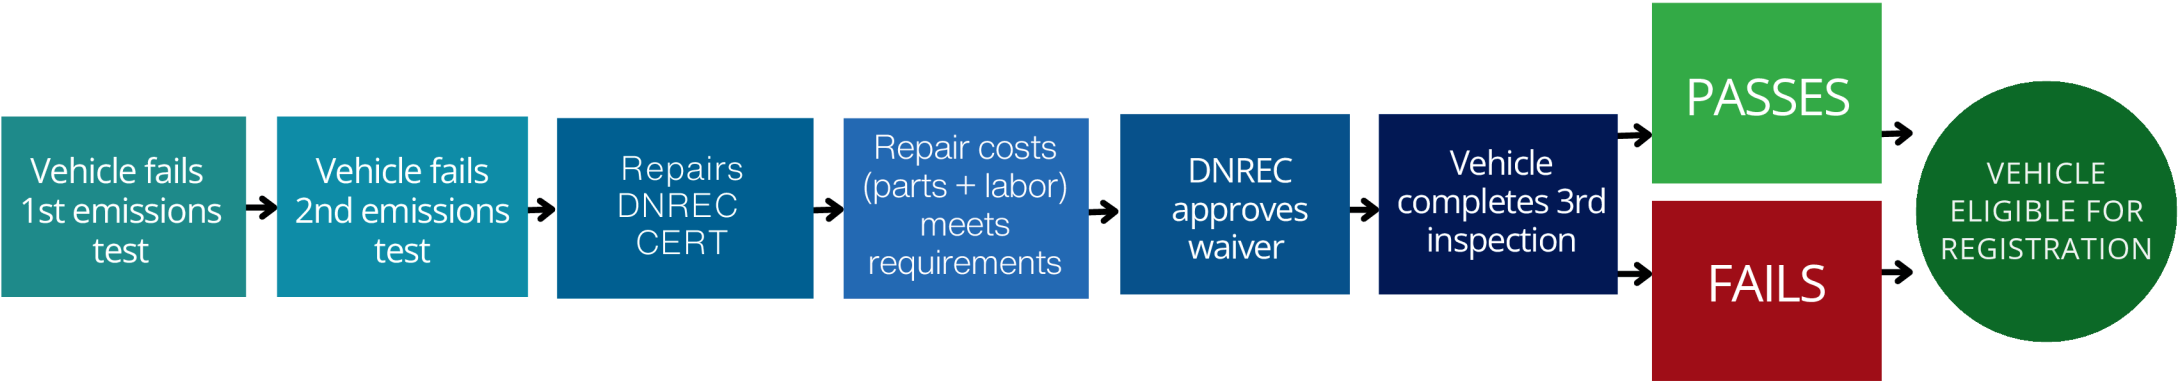

DNREC WAIVER APPROVAL PROCESS

1996 & Newer Model Year Vehicles

1968 to 1995 Model Year Vehicles

SCAN FOR LIST OF CERTIFIED FACILITIES

DNREC.DELAWARE.GOV

DMV.DE.GOV

documents.dnrec.delaware.gov/Air/inspection-maintenance/Certified-Emission-Repair-Technician-List.pdf