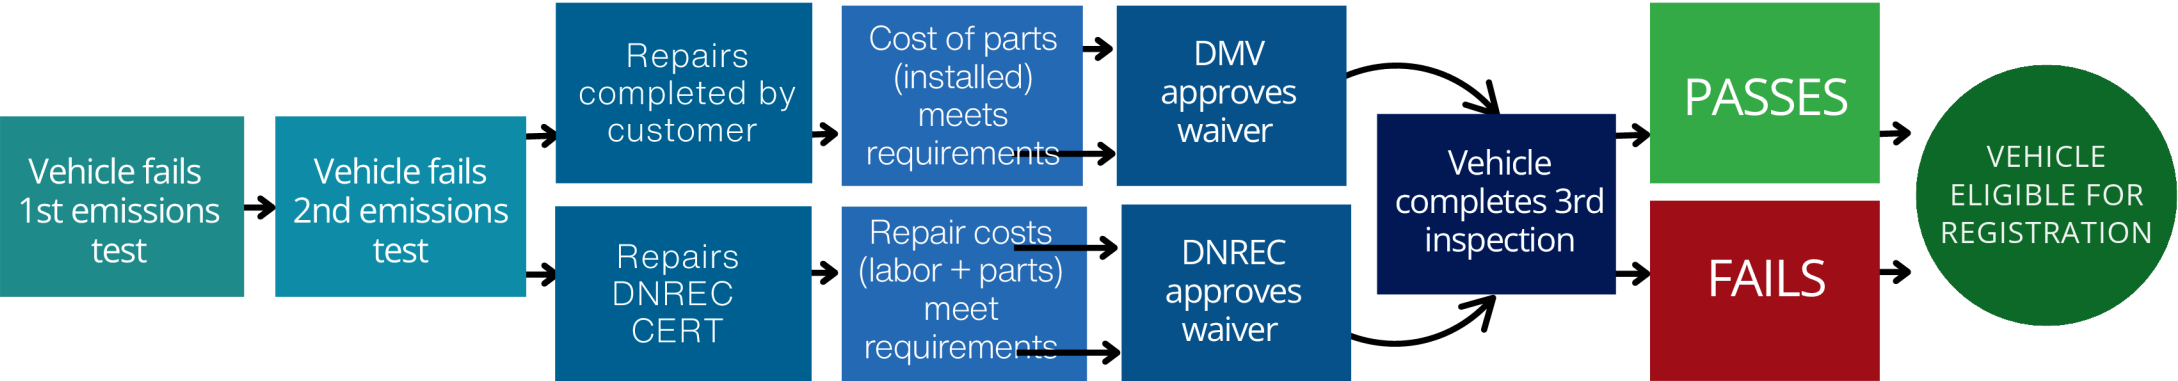

DNREC WAIVER APPROVAL PROCESS

1996 & Newer Model Year Vehicles

1968 to 1995 Model Year Vehicles

SCAN FOR LIST OF CERTIFIED FACILITIES

DNREC.DELAWARE.GOV

DMV.DE.GOV

documents.dnrec.delaware.gov/Air/inspection-maintenance/Certified-Emission-Repair-Technician-List.pdf